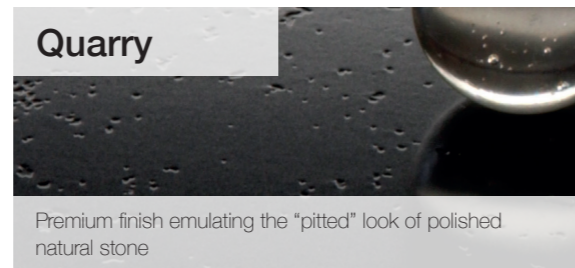

a guide to texture

Marrying the right texture with the right decor is a skill in itself and brings a design to life. We've worked with nine textures across our range to do just that.

Our textures are carefully chosen to complement each decor.

This quick guide helps you see our textures in more detail and look at the matrix on page 50 to see which texture your chosen panel or worksurface is available in.

Don't forget to use our speedy sample service to see the final result for yourself. Simply visit our website to order yours today!