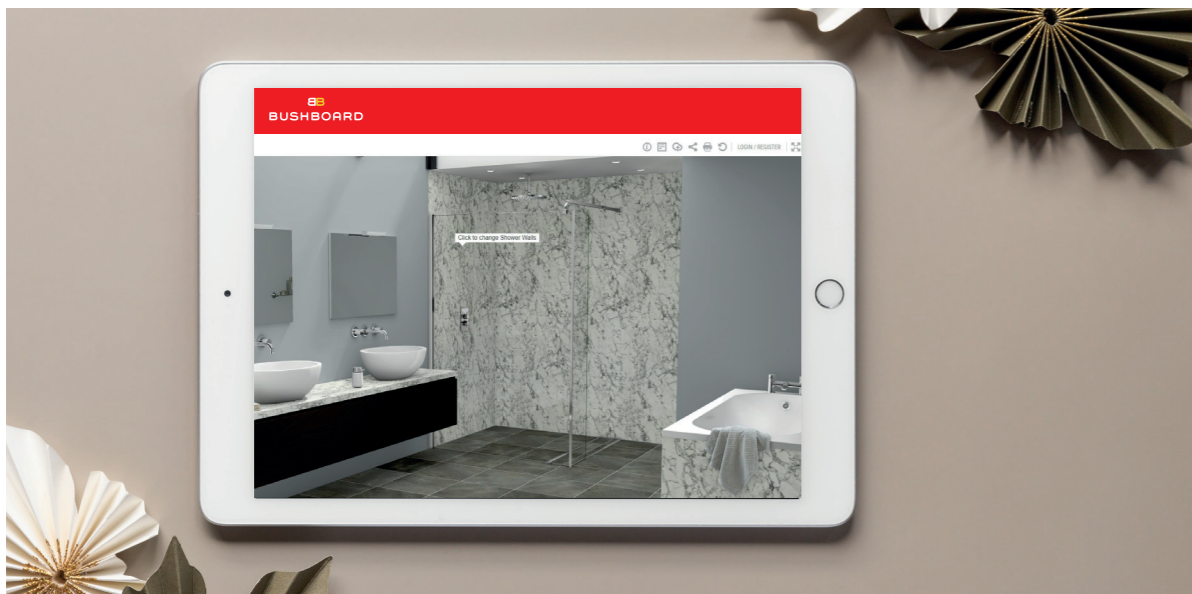

complete

The professional bathroom adhesive

here to help

Choosing a new bathroom is an exciting time and we have all the tools you need.

Start online with our Nuance planner, get creative with our Design Studio and then order your samples and find a retailer. With Nuance it's so easy.

See how Nuance can shape the perfect bathroom from walk-in wetrooms to shower enclosures and family bathrooms.

We will show you how easy it is to transform your bathroom design with Nuance.

Visit www.bushboard.co.uk/nuance